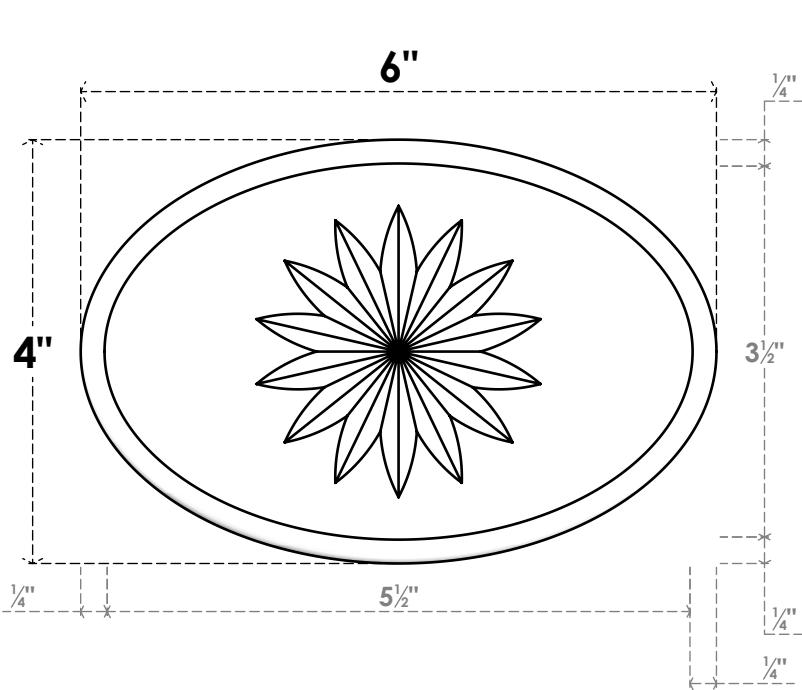

# ROSP060X040X075DAL11

6"W X 4"H X 3/4"P STANDARD DALTON FLOWER ROSETTE WITH ROUNDED EDGE, ARCHITECTURAL GRADE PVC

**FRONT**

**SIDE**

EKENA MILLWORK  
2300 WEST MAIN ST.  
CLARKSVILLE, TX 75426  
TOLL FREE: 866-607-0453  
WWW.EKENAMILLWORK.COM