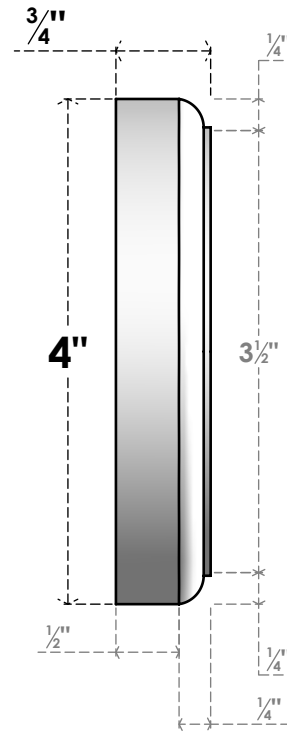

# ROSP060X040X075DAL11

6"W X 4"H X 3/4"P STANDARD DALTON FLOWER ROSETTE WITH ROUNDED EDGE, ARCHITECTURAL GRADE PVC

**FRONT**

**SIDE**

EKENA MILLWORK  
2300 WEST MAIN ST.  
CLARKSVILLE, TX 75426  
TOLL FREE: 866-607-0453  
WWW.EKENAMILLWORK.COM

**NOTES**

1. INSTALLATION TO BE COMPLETED IN ACCORDANCE WITH MANUFACTURER'S SPECIFICATIONS.
2. DRAWING MAY NOT BE TO SCALE
3. THIS DRAWING IS INTENDED FOR DESIGN AND PLANNING PURPOSES ONLY.
4. ALL INFORMATION CONTAINED HEREIN WAS CURRENT AT THE TIME OF DEVELOPMENT BUT MUST BE REVIEWED AND APPROVED BY THE PRODUCT MANUFACTURER TO BE CONSIDERED ACCURATE.
5. ARCHITECTURAL GRADE PVC PRODUCTS ARE MADE FROM EXPANDED CELLULAR PVC AND COME NATURALLY WHITE BUT MAY BE PAINTED